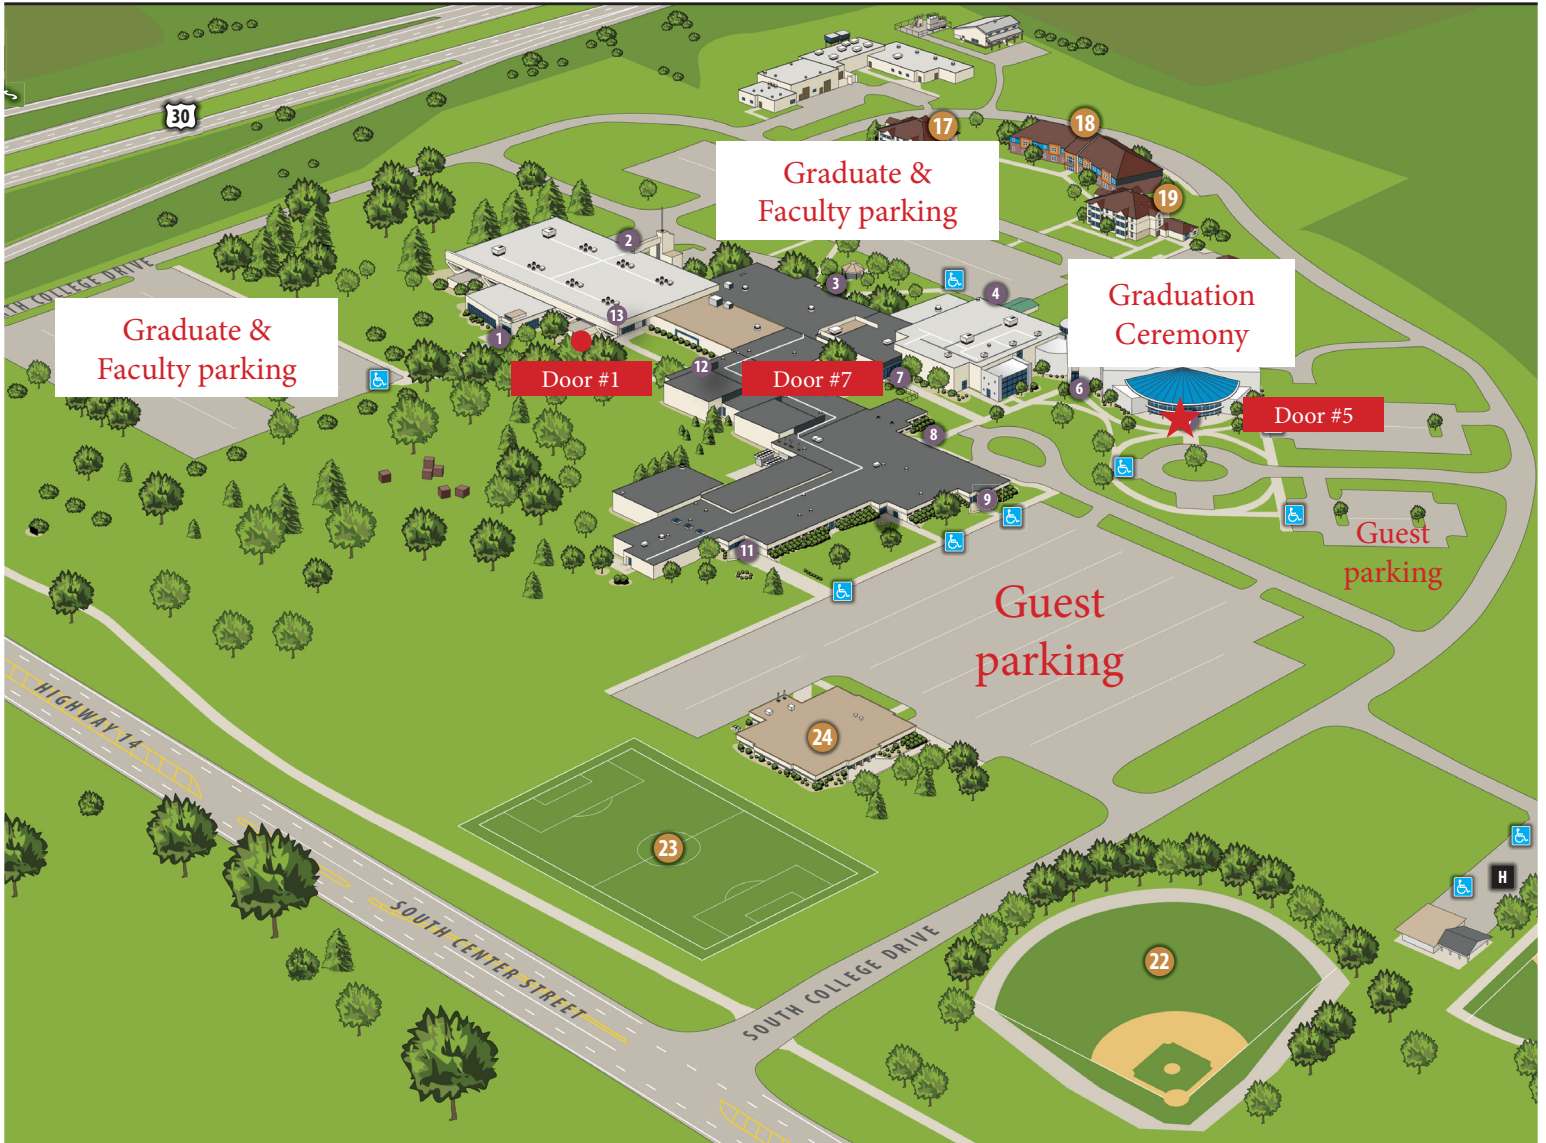

# Marshalltown Community College Commencement Ceremony Parking

**Graduates** – Park in designated north lots and enter the building through door #1 by Student Services indicated with ●

**Guests** – Park in designated south lots and **ONLY** enter the building through door #5 indicated with ★

**GRADUATE LATE ARRIVALS** – All graduates arriving at 6:50 pm or later should enter the building through door #1 by Student Services.

**GUEST LATE ARRIVALS** – All guests arriving at 6:50 pm or later should enter the building through door #7 to be escorted to the appropriate area(s).